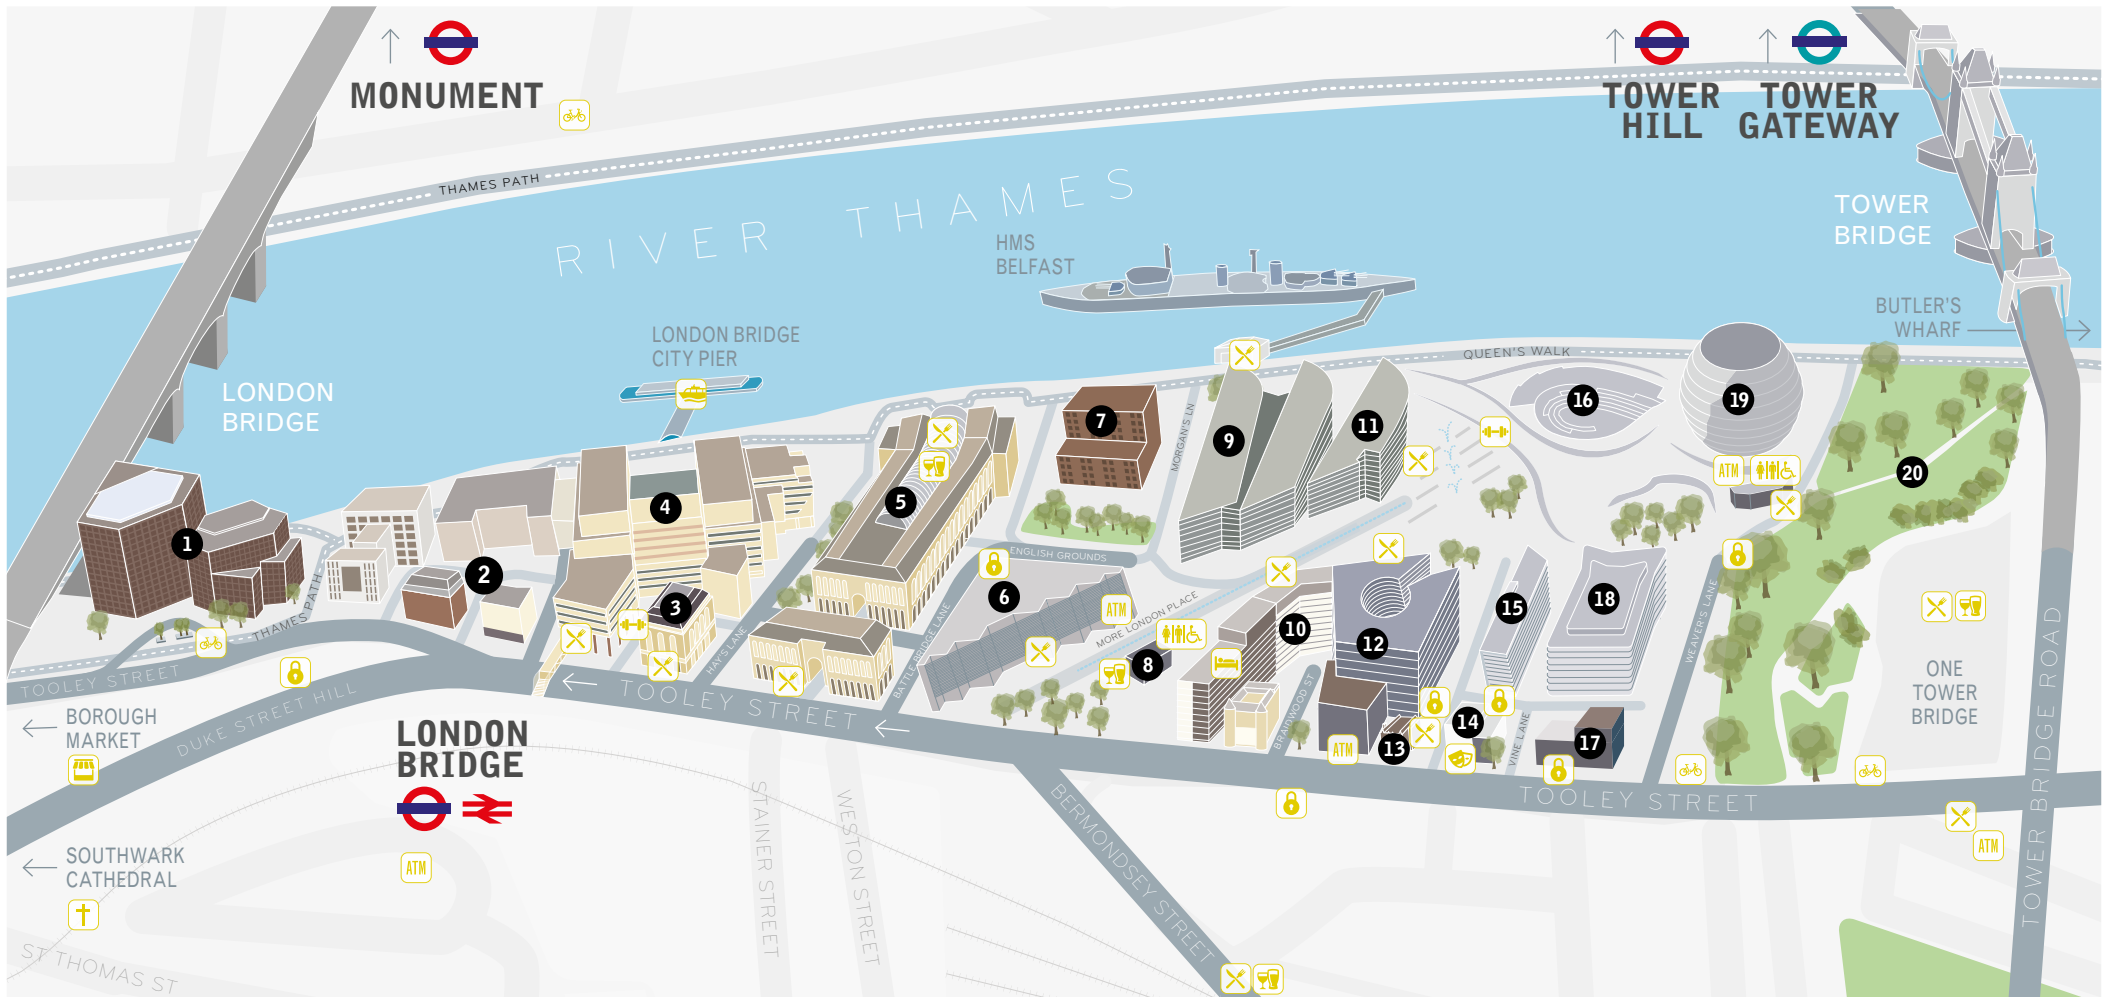

LONDON BRIDGE CITY

LONDON BRIDGE CITY

- | | | | |
|--------------------------|-------------------------------|-------------------------------|----------------------------|
| 1 No 1 London Bridge | 6 6 More London Place | 11 No 2 More London Riverside | 16 The Scoop |
| 2 London Bridge Hospital | 7 Southwark Crown Court | 12 7 More London Riverside | 17 10 More London |
| 3 47-49 Tooley Street | 8 More Bar | 13 8 More London | 18 3 More London Riverside |
| 4 Cottons Centre | 9 1 More London Place | 14 Unicorn Theatre | 19 City Hall |
| 5 Hay's Galleria | 10 Hilton London Tower Bridge | 15 4 More London Riverside | 20 Potters Fields Park |

AMENITIES

- | | |
|----------------|-------------------|
| ATM CASH POINT | SANTANDER BIKES |
| MARKETS | CATHEDRAL |
| BARS | RESTAURANTS/CAFÉS |
| FERRY | BIKE LOCK AREAS |
| TOILETS | HOTEL |
| THEATRE | HEALTH CLUB/GYM |